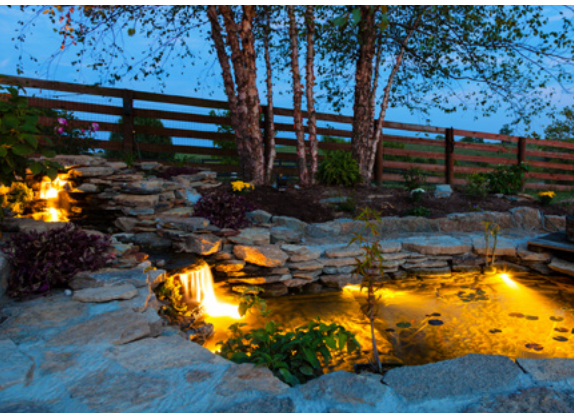

HIGHLIGHT FEATURES WITH OUTDOOR LIGHTING

Outdoor lighting highlights your landscape's best features, bringing them to life after dark. By strategically placing lights around trees, decks, and garden elements, you create a warm, inviting atmosphere. Accentuate textures, cast shadows, and enjoy subtle glows that enhance beauty and extend outdoor enjoyment past sunset. Capstone, pathway, and garden lights add both safety and ambiance, guiding evening movement.