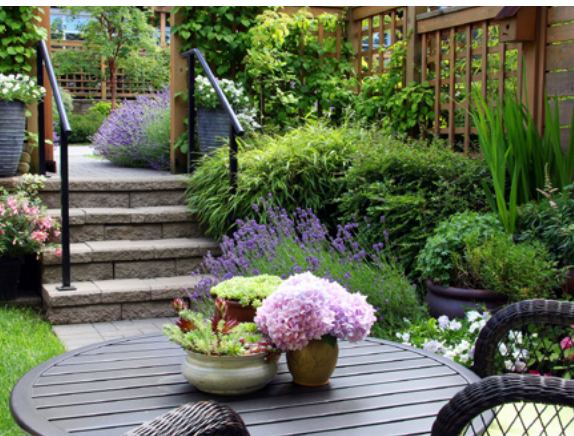

CREATE AN AROMATIC GARDEN RETREAT

Incorporating fragrant plants and flowers into your landscape creates a multi-sensory experience that deepens your connection to nature. Lavender, which thrives in our climate, offers a calming scent perfect for entryways and garden beds. Alongside lavender, the inclusion of fragrant herbs like rosemary and mint, as well as flowers like jasmine, roses, and honeysuckle, transforms your garden into a personal oasis where each breath is filled with soothing, uplifting aromas. They also attract pollinators like bees, butterflies, and hummingbirds, adding vitality to your landscape and supporting the health of the ecosystem.